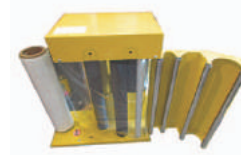

Handle-It® Best Selling Semi-Automatic Wrapper

Our most popular stretch wrapper is easy to use with enhanced features, & built to fit your budget. With the ability to pre-stretch film up to 250%, you will quickly see the payback on your investment in this unit.

This unit is designed to wrap 45-50 loads per day with the capability of wrapping up to 20 loads per hour.

Units ship fully assembled and ready to use!

Available Options

- Standard loading ramp for easy pallet jack use
- Extended length heavy duty loading ramp for electric equipment
- Wrap height extension up to 100"
- Load height gauge
- Frame extension for larger pallets
- Turntable surround deck for pit mounting
- Scale package with digital weight indicator
- Top press for stabilizing loads

SWM-SA-0750

Film Carriage

Digital Scale

PLC Control Board

HANDLE-IT®

PROGRAMMABLE SEMI-AUTOMATIC
STRETCH WRAP MACHINE WITH PRE-STRETCH

Wraps Pallets up to 80" Long!

- Delivered Assembled and Ready to Use
- Heavy-Duty Structural Steel Frame
- Energy-Saving Stepless Frequency Variation Motor
- Closed Loop Self-Adjusting Film Carriage
- 250% Pre-Stretch
- 5 Programmable Work Modes
- 3 Year Warranty