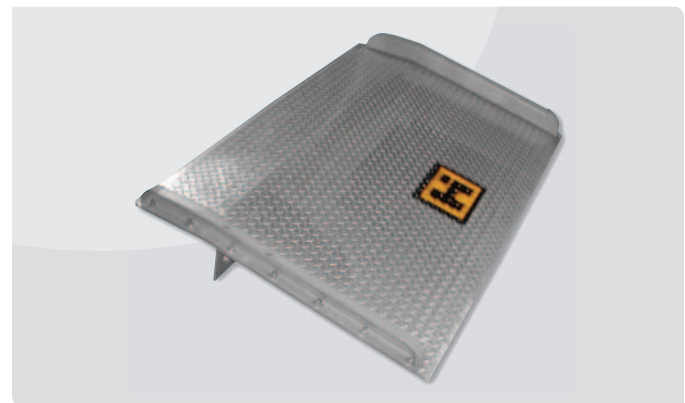

Aluminum Dock Boards

All Welded Aluminum Dock Boards

FEATURES

- Capacities from 7,000 lbs. to 17,000 lbs.
- Standard widths from 48" to 72"
- Standard lengths from 36" to 72"
- Lifting chains are available for easy lifting and moving
- Bolted locking legs can be reversed for refrigeration truck applications
- Beveled edges for easy entry and exit
- Custom sizes available on special order

ORDERING INFORMATION

Model Number	Size Width	Size Length	Height Difference	Capacity (lbs.)	Weight (lbs.)
Light Duty Dock Boards - 5/16" thick Aluminum Plate					
AB-L4836	48"	36"	5"	7,000	80
AB-L4848	48"	48"	7"	7,000	107
Medium Duty Dock Boards - 3/8" thick Aluminum Plate					
AB-M6036	60"	36"	5"	10,000	113
AB-M6048	60"	48"	7"	10,000	151
AB-M6060	60"	60"	9"	10,000	188
Heavy Duty Dock Boards - 3/8" thick Aluminum Plate					
AB-H6036	60"	36"	5"	14,000	120
AB-H6048	60"	48"	7"	14,000	160
AB-H6060	60"	60"	9"	14,000	200
Extra Heavy Duty Dock Boards - 1/2" thick Aluminum Plate					
AB-X6048	60"	48"	7"	17,000	195
AB-X6060	60"	60"	9"	17,000	244
AB-X7260	72"	60"	9"	15,000	279

Options		
Model Number	Details	Weight (lbs.)
60C	60" Lifting Chain	40
72C	72" Lifting Chain	44
LH	Lifting Handles (Pair)	20

Aluminum Dock Boards with Steel Side Curbs

FEATURES

- Bolted locking legs can be reversed for refrigeration truck applications
- Aluminum diamond plate used for positive traction and safety
- Lightweight aluminum makes for easy portability
- The resilience of aluminum is combined with the durability and strength of steel
- Beveled edges for easy loading and unloading
- Custom sizes available on special order
- Options include lifting chains, hooks, curb mounts, and hardware