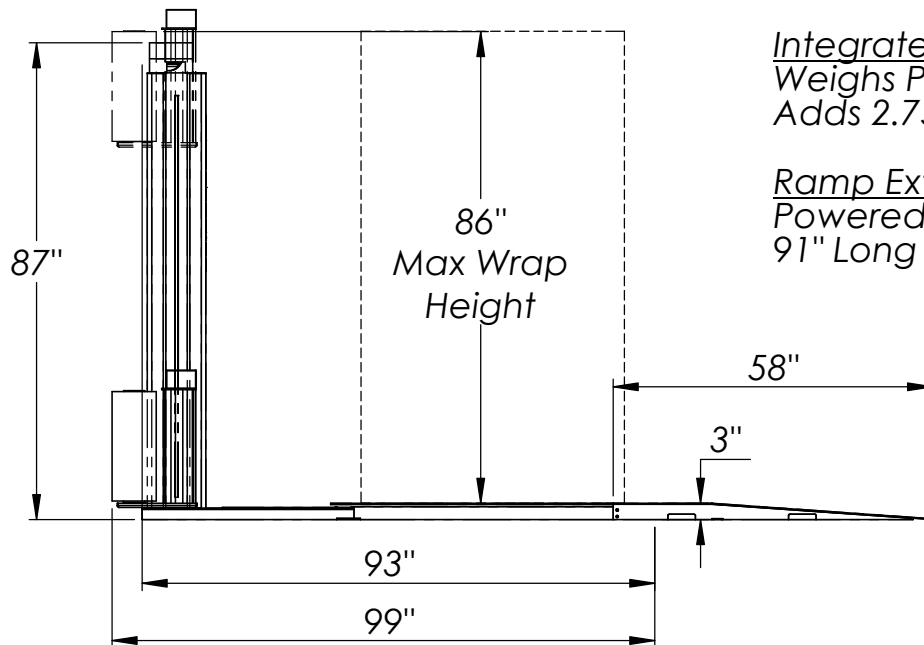

## SWM-SA-0600

Max Capacity: 2600 lbs

Max Volume: 35 Pallets/Day

Weight: 600 lbs

Film Spec: 20" 70ga Machine Film  
w/ 3" Core

Integrated Scale Option:  
Weighs Pallet Loaded on Machine  
Adds 2.75" To Overall Height

Ramp Extension Option:  
Powered Pallet Jacks  
91" Long