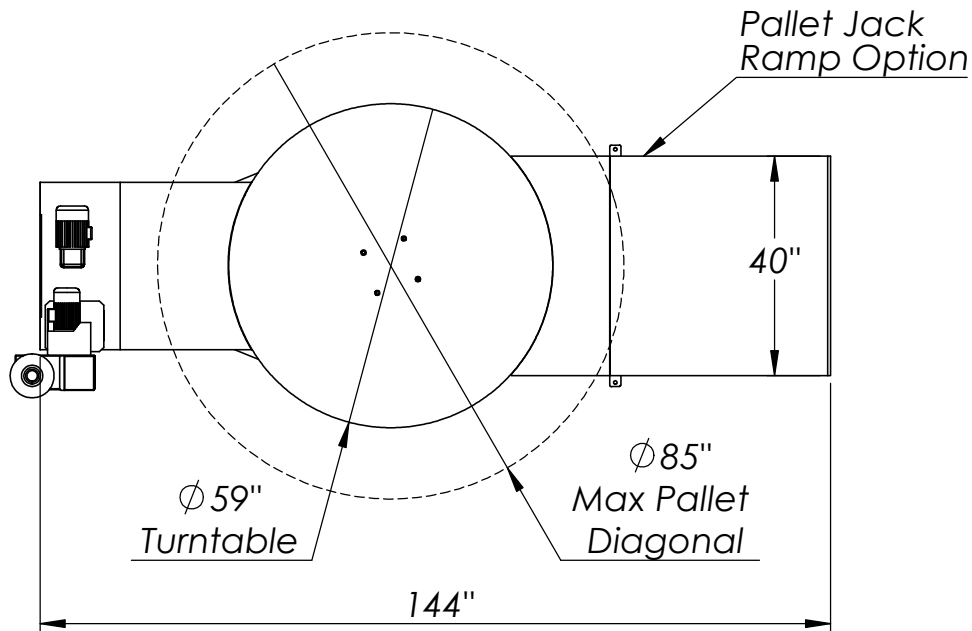

## SWM-SA-0600

Max Capacity: 2600 lbs

Max Volume: 35 Pallets/Day

Weight: 600 lbs

Film Spec: 20" 70ga Machine Film  
w/ 3" Core

Integrated Scale Option:  
Weighs Pallet Loaded on Machine  
Adds 2.75" To Overall Height

Ramp Extension Option:  
Powered Pallet Jacks  
91" Long